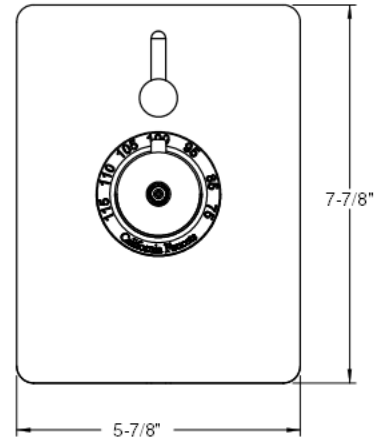

## TO-THC1L-XX

XX = Series Handle

### Traditional Faceplate

### Contemporary Faceplate

ALL DIMENSIONS SHOWN TO NEAREST 1/16"