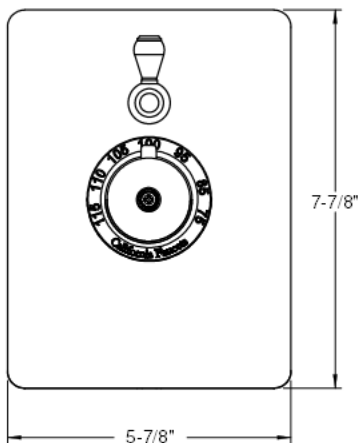

## TO-THC1L-XX

XX = Series Handle

### Contemporary Faceplate

ALL DIMENSIONS SHOWN TO NEAREST 1/16"