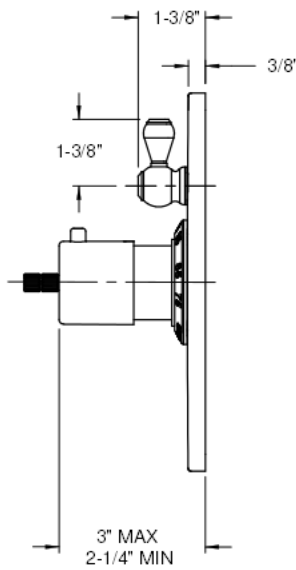

### Codes/Standards Applicable

Specified model meets or exceeds the following:

- ASME A112.18.1-2005/CSA B125.1-05
- ASSE 1016
- ADA (with lever handles)
- Listed IAPMO/UPC®

## TO-THC1L-XX

XX = Series Handle

### Contemporary Faceplate

ALL DIMENSIONS SHOWN TO NEAREST 1/16"