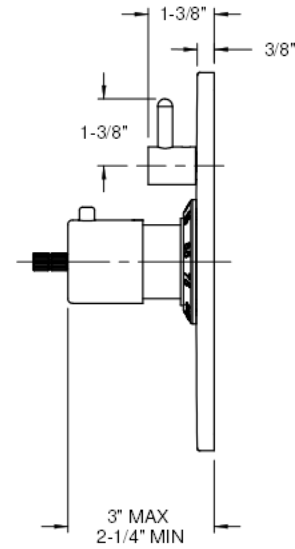

## TO-THC1L-XX

XX = Series Handle

### Traditional Faceplate

### Contemporary Faceplate

ALL DIMENSIONS SHOWN TO NEAREST 1/16"